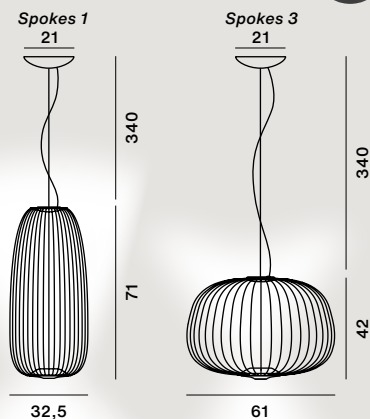

⊕ CE IP 20

	colours	code
Spokes 1	bianco	FN2640071R1_10
	nero	FN2640071R1_20
	grafite	FN2640071R1_22
	oro	FN2640071R1_71
	rame	FN2640071R1_80
Spokes 1 dimmable	bianco	FN2640071DR1_10
	nero	FN2640071DR1_20
	grafite	FN2640071DR1_22
	oro	FN2640071DR1_71
	rame	FN2640071DR1_80
Spokes 1 MyLight	bianco	FN2640071ML_10
	nero	FN2640071ML_20
	grafite	FN2640071ML_22
	oro	FN2640071ML_71
	rame	FN2640071ML_80
Spokes 3	bianco	FN2640073_10
	nero	FN2640073_20
	grafite	FN2640073_22
	oro	FN2640073_71
	rame	FN2640073_80
Spokes 3 dimmable	bianco	FN2640073D_10
	nero	FN2640073D_20
	grafite	FN2640073D_22
	oro	FN2640073D_71
	rame	FN2640073D_80
Spokes 3 MyLight	bianco	FN2640073ML_10
	nero	FN2640073ML_20
	grafite	FN2640073ML_22
	oro	FN2640073ML_71
	rame	FN2640073ML_80

Colours: bianco, nero, grafite, oro, rame

Weight:
Spokes 1
net kg 4,40

Spokes 3
net kg 4,00

This product contains an energy efficiency class E + E light source

LED and dimming
→ specifications p. 196

Decentralization
→ specifications p. 134

MyLight collection
→ specifications p. 196

Ceiling rose in restyling

Garcia Cumini, 2014 - 2019

Varnished steel and aluminium

LED included
30W 2700 K
3316 lm CRI>90

Dimmable version
Possible configurations:
On-Off/Push/DALI