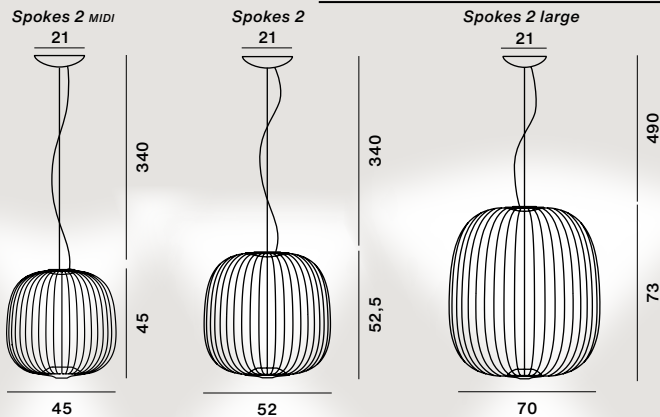

LED included
30W 2700 K
3316 lm CRI>90

Dimmable version
Possible configurations:
On-Off/Push/DALI

MyLight version
Dimmable via Bluetooth
with Casambi App

Ⓢ Ⓢ IP 20

This product contains
an energy efficiency
class E + E light source

	colours	code
Spokes 2 MIDI	bianco	FN2640272_10
	nero	FN2640272_20
	grafite	FN2640272_22
	oro	FN2640272_71
	rame	FN2640272_80
Spokes 2 MIDI dimmable	bianco	FN2640272D_10
	nero	FN2640272D_20
	grafite	FN2640272D_22
	oro	FN2640272D_71
	rame	FN2640272D_80
Spokes 2 MIDI MyLight	bianco	FN2640272ML_10
	nero	FN2640272ML_20
	grafite	FN2640272ML_22
	oro	FN2640272ML_71
	rame	FN2640272ML_80
Spokes 2	bianco	FN2640072R1_10
	nero	FN2640072R1_20
	grafite	FN2640072R1_22
	oro	FN2640072R1_71
	rame	FN2640072R1_80
Spokes 2 dimmable	bianco	FN2640072DR1_10
	nero	FN2640072DR1_20
	grafite	FN2640072DR1_22
	oro	FN2640072DR1_71
	rame	FN2640072DR1_80
Spokes 2 MyLight	bianco	FN2640072ML_10
	nero	FN2640072ML_20
	grafite	FN2640072ML_22
	oro	FN2640072ML_71
	rame	FN2640072ML_80
Spokes 2 large	bianco	FN2640172R1_10
	nero	FN2640172R1_20
	grafite	FN2640172R1_22
	oro	FN2640172R1_71
	rame	FN2640172R1_80
Spokes 2 large dimmable	bianco	FN2640172DR1_10
	nero	FN2640172DR1_20
	grafite	FN2640172DR1_22
	oro	FN2640172DR1_71
	rame	FN2640172DR1_80
Spokes 2 large MyLight	bianco	FN2640172ML_10
	nero	FN2640172ML_20
	grafite	FN2640172ML_22
	oro	FN2640172ML_71
	rame	FN2640172ML_80